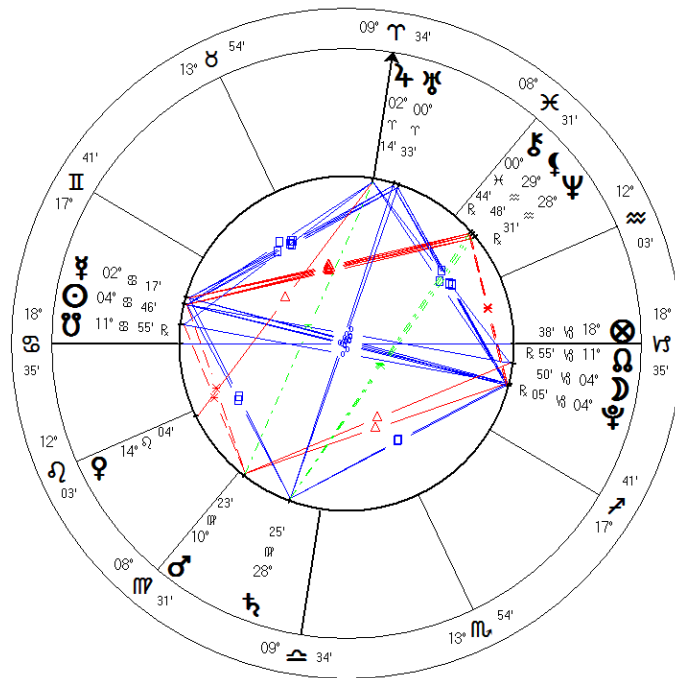

Lunar Partial Eclipse
Notal Relocated (3)
26 Jun 2010
7:36 am EDT +4:00
Miami, Florida
25°N46'26" 080°W11'38"
Geocentric
Tropical
Flecidus
True Node

Perhaps this is the 'disaster we have to have', because it is not until we physically see the results of the negligent actions of big business and their drive for profit in this profound way, we will ever begin to do something about it.

There is also a flood of 'corruption' stories coming from all points of the globe, as politicians fall from power through sexual and financial exposés, plus the next stage of the global financial crisis hotting up in Europe, as more countries demand trillion dollar bailouts after the excesses of debt in the past decade. Not good indeed. The old system is falling and the bandaids are coming unstuck.

Pluto has a 246 year cycle...yes a big one. Thus we see his impact in each of the 12 Zodiac signs as tremendous chunks of our history. He brings about Renaissance eras when new phases emerge to morph us out of old paradigms and into new ones. As God of the Underworld his rulerships involve the 'depths'...of our own unconscious and our world ecosystems.

He entered Capricorn, sign of corporate and sovereign governance in **January 2008**, and almost immediately the wheels fell off the financial train with the sub-prime crisis. His previous visit to Capricorn in the 1760s/70s brought us the French Revolution, American War of Independence and birth of the Industrial Era.

The other planetary cycle entering the fray in the past 2 weeks is **Mr Revolution himself Uranus entering the sign of Aries**. This marks the birth of a new 84 year cycle and brings us echoes of 1927 through 1935 which brought us the great depression, huge strides forward in industry and the rise of the fascist dictators in Europe and Japan. On June 7th he was joined by expansionary Jupiter at zero degrees Aries for the birth of his new 12 year cycle.

Thus Uranus conjunct Jupiter in Aries forms a challenging connection with the Lunar Eclipse and Pluto in Cancer and Capricorn. These are alignments of major energetic forces to say the least, and they contain both difficult and positive potentials. On the down side we have the 'boys' responsible for chaotic shifts and changes that force us to react, whilst on the